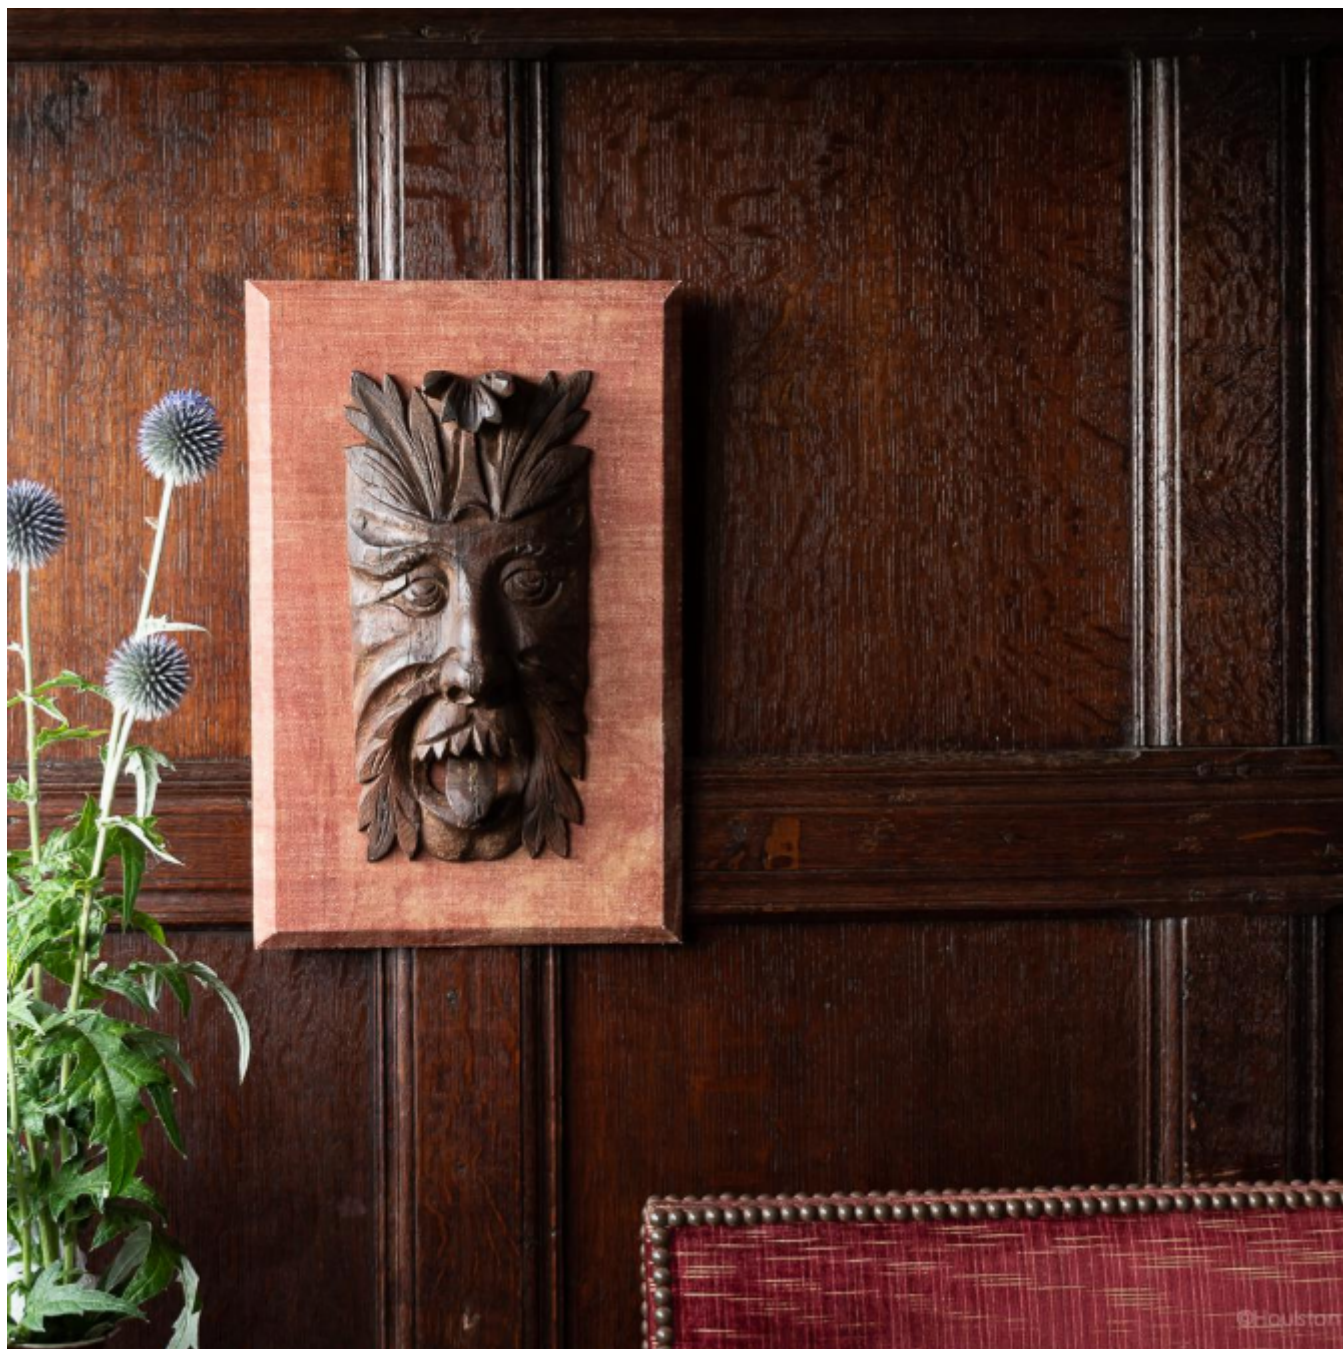

A carved pine grotesque mount, English, circa 1700

Sold

REF: 2589

Height: 37.6 cm (14.8")

Width: 24.3 cm (9.6")

Depth: 8 cm (3.1")

## Description

Carved as a 'Green Man'-type mask with open mouth and acanthus leaves for hair, small traces of original gesso and paint, mounted on a board covered in 17th century glazed linen.