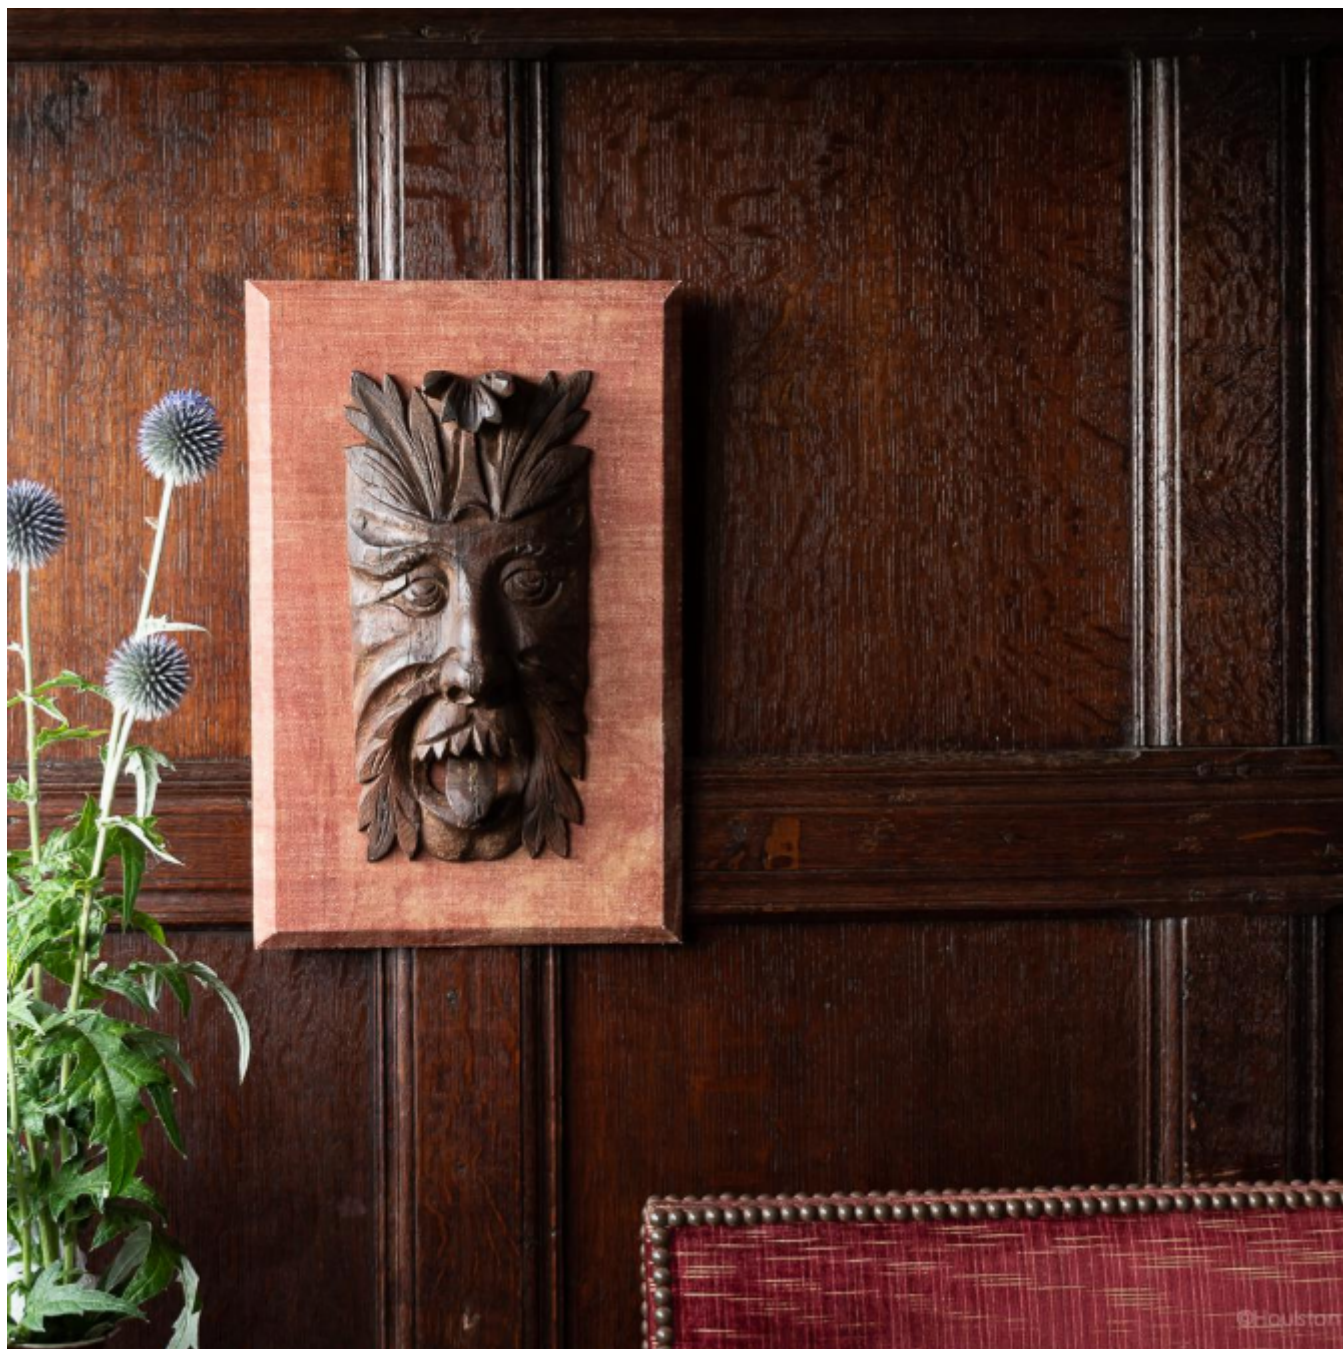

A carved pine grotesque mount, English, circa 1700

Sold

REF: 2589

Height: 37.6 cm (14.8")

Width: 24.3 cm (9.6")

Depth: 8 cm (3.1")

Description

Carved as a 'Green Man'-type mask with open mouth and acanthus leaves for hair, small traces of original gesso and paint, mounted on a board covered in 17th century glazed linen.